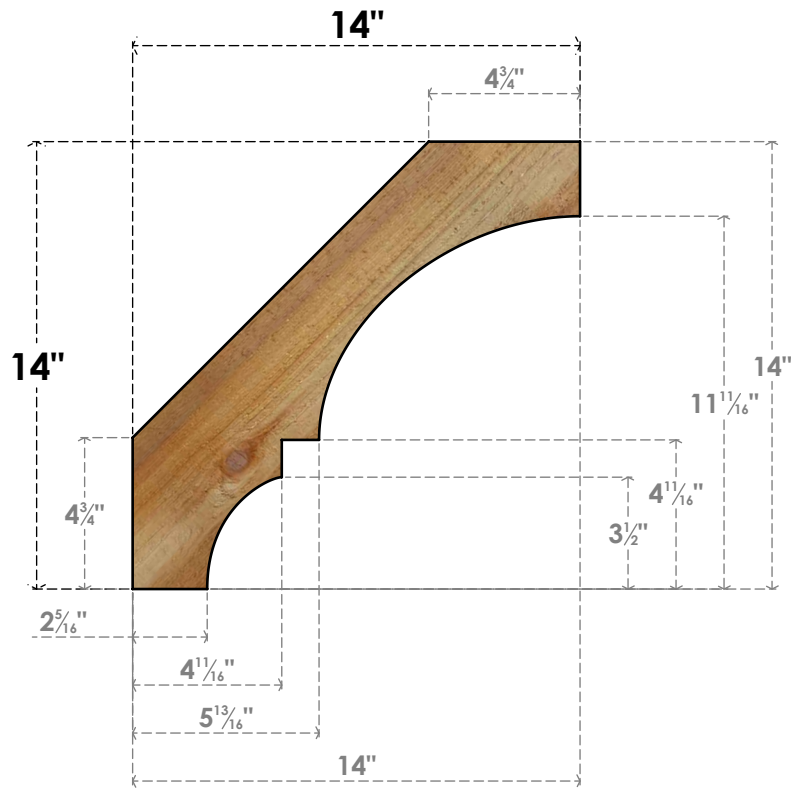

BRC04X14X14BOA00RWR

4"W X 14"D X 14"H BALBOA ROUGH SAWN BRACE, WESTERN RED CEDAR

SIDE

FRONT

EKENA MILLWORK
 2300 WEST MAIN ST.
 CLARKSVILLE, TX 75426
 TOLL FREE: 866-607-0453
 WWW.EKENAMILLWORK.COM

NOTES

1. INSTALLATION TO BE COMPLETED IN ACCORDANCE WITH MANUFACTURER'S SPECIFICATIONS.
2. DRAWING MAY NOT BE TO SCALE
3. THIS DRAWING IS INTENDED FOR DESIGN AND PLANNING PURPOSES ONLY.
4. ALL INFORMATION CONTAINED HEREIN WAS CURRENT AT THE TIME OF DEVELOPMENT BUT MUST BE REVIEWED AND APPROVED BY THE PRODUCT MANUFACTURER TO BE CONSIDERED ACCURATE.
5. PRODUCTS ARE NOT KILN DRIED. THIS ITEM IS UNIQUE AND WILL CONTAIN THE NATURAL VARIATIONS THAT THE WOOD SPECIES OFFERS. THIS MAY RESULT IN VARIATIONS UP TO 1/4"